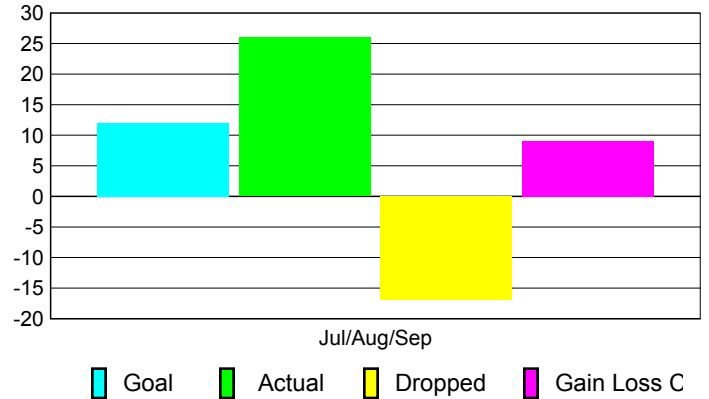

### YTD Status Quo Clubs 2010-2011

Status Quo Clubs Compared to Status Quo Members

## MEMBERSHIP

Membership Results  
2010-2011

Membership  
2009-2010

Month	Net Memb Goal	Actual New Memb	Actual Dropped Memb	Gain/Loss of Memb	Gain/Loss of Memb
Jul/Aug/Sep	12	26	-17	9	19
<b>Totals</b>	<b>12</b>	<b>26</b>	<b>-17</b>	<b>9</b>	<b>19</b>

### Membership Results 2010-2011

Goal, New, Dropped, Gain/Loss

### Comparison of Membership Gain/Loss

Current Year Compared to the Previous Year