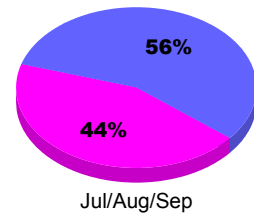

Gender Comparison 2010-2011